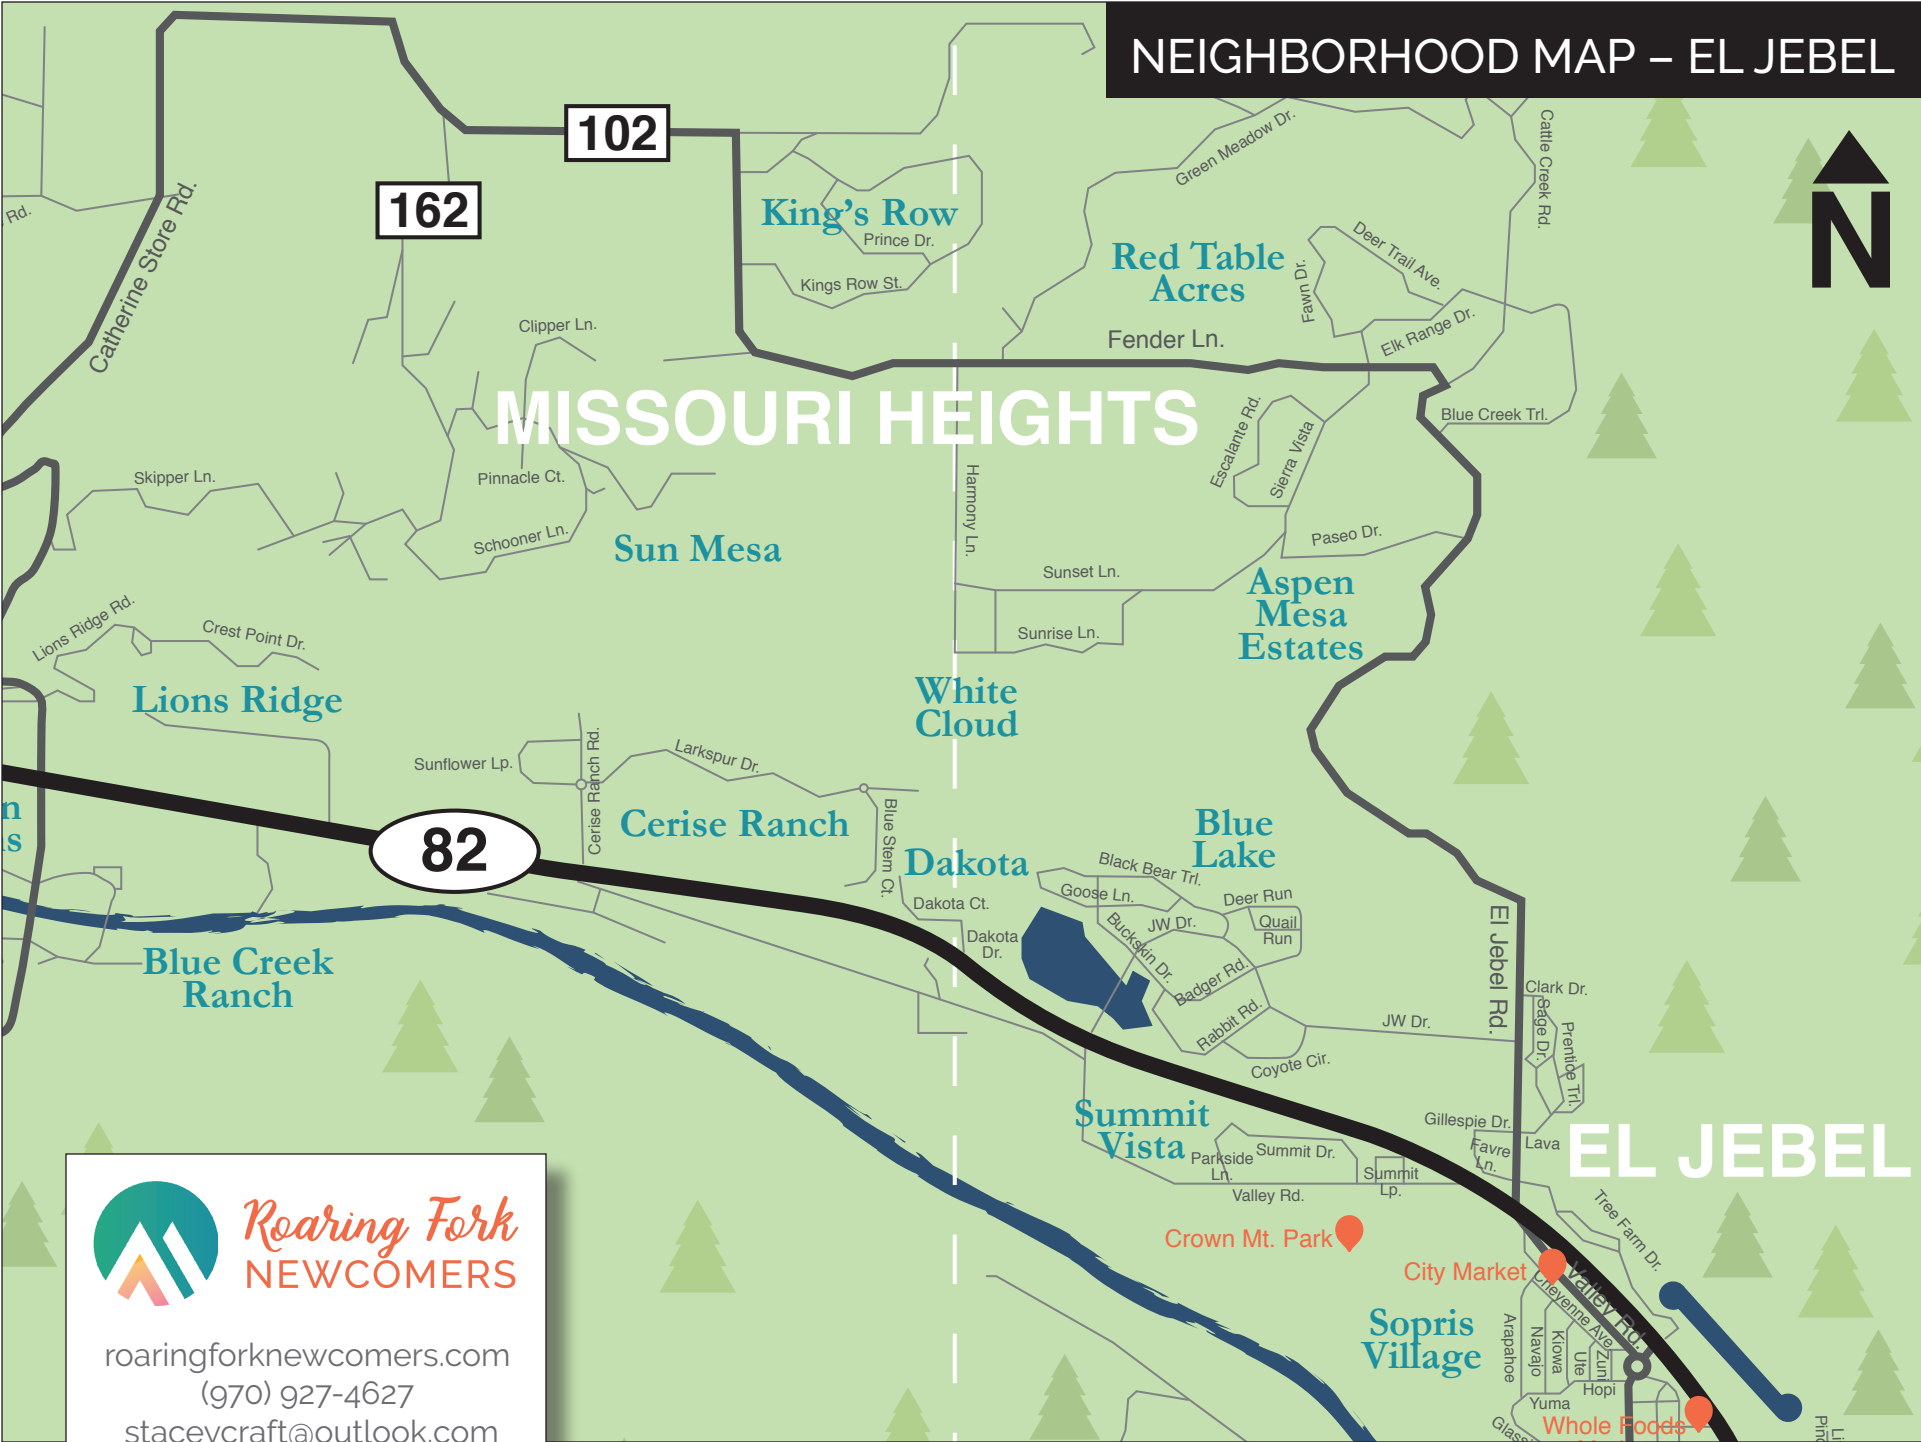

NEIGHBORHOOD MAP – MIDVALLEY

**Roaring Fork
NEWCOMERS**

roaringforknewcomers.com
(970) 927-4627
staceycraft@outlook.com

NEIGHBORHOOD MAP – BASALT PROPER

**Roaring Fork
NEWCOMERS**

roaringforknewcomers.com
(970) 927-4627
staceycraft@outlook.com

NEIGHBORHOOD MAP – WILLITS

roaringforknewcomers.com
(970) 927-4627
staceycraft@outlook.com

NEIGHBORHOOD MAP – EL JEBEL

Rearing Fork
NEWCOMERS

roaringforknewcomers.com
(970) 927-4627
staceycraft@outlook.com

NEIGHBORHOOD MAP – CARBONDALE

Roaring Fork
NEWCOMERS

roaringforknewcomers.com
(970) 927-4627
staceycraft@outlook.com