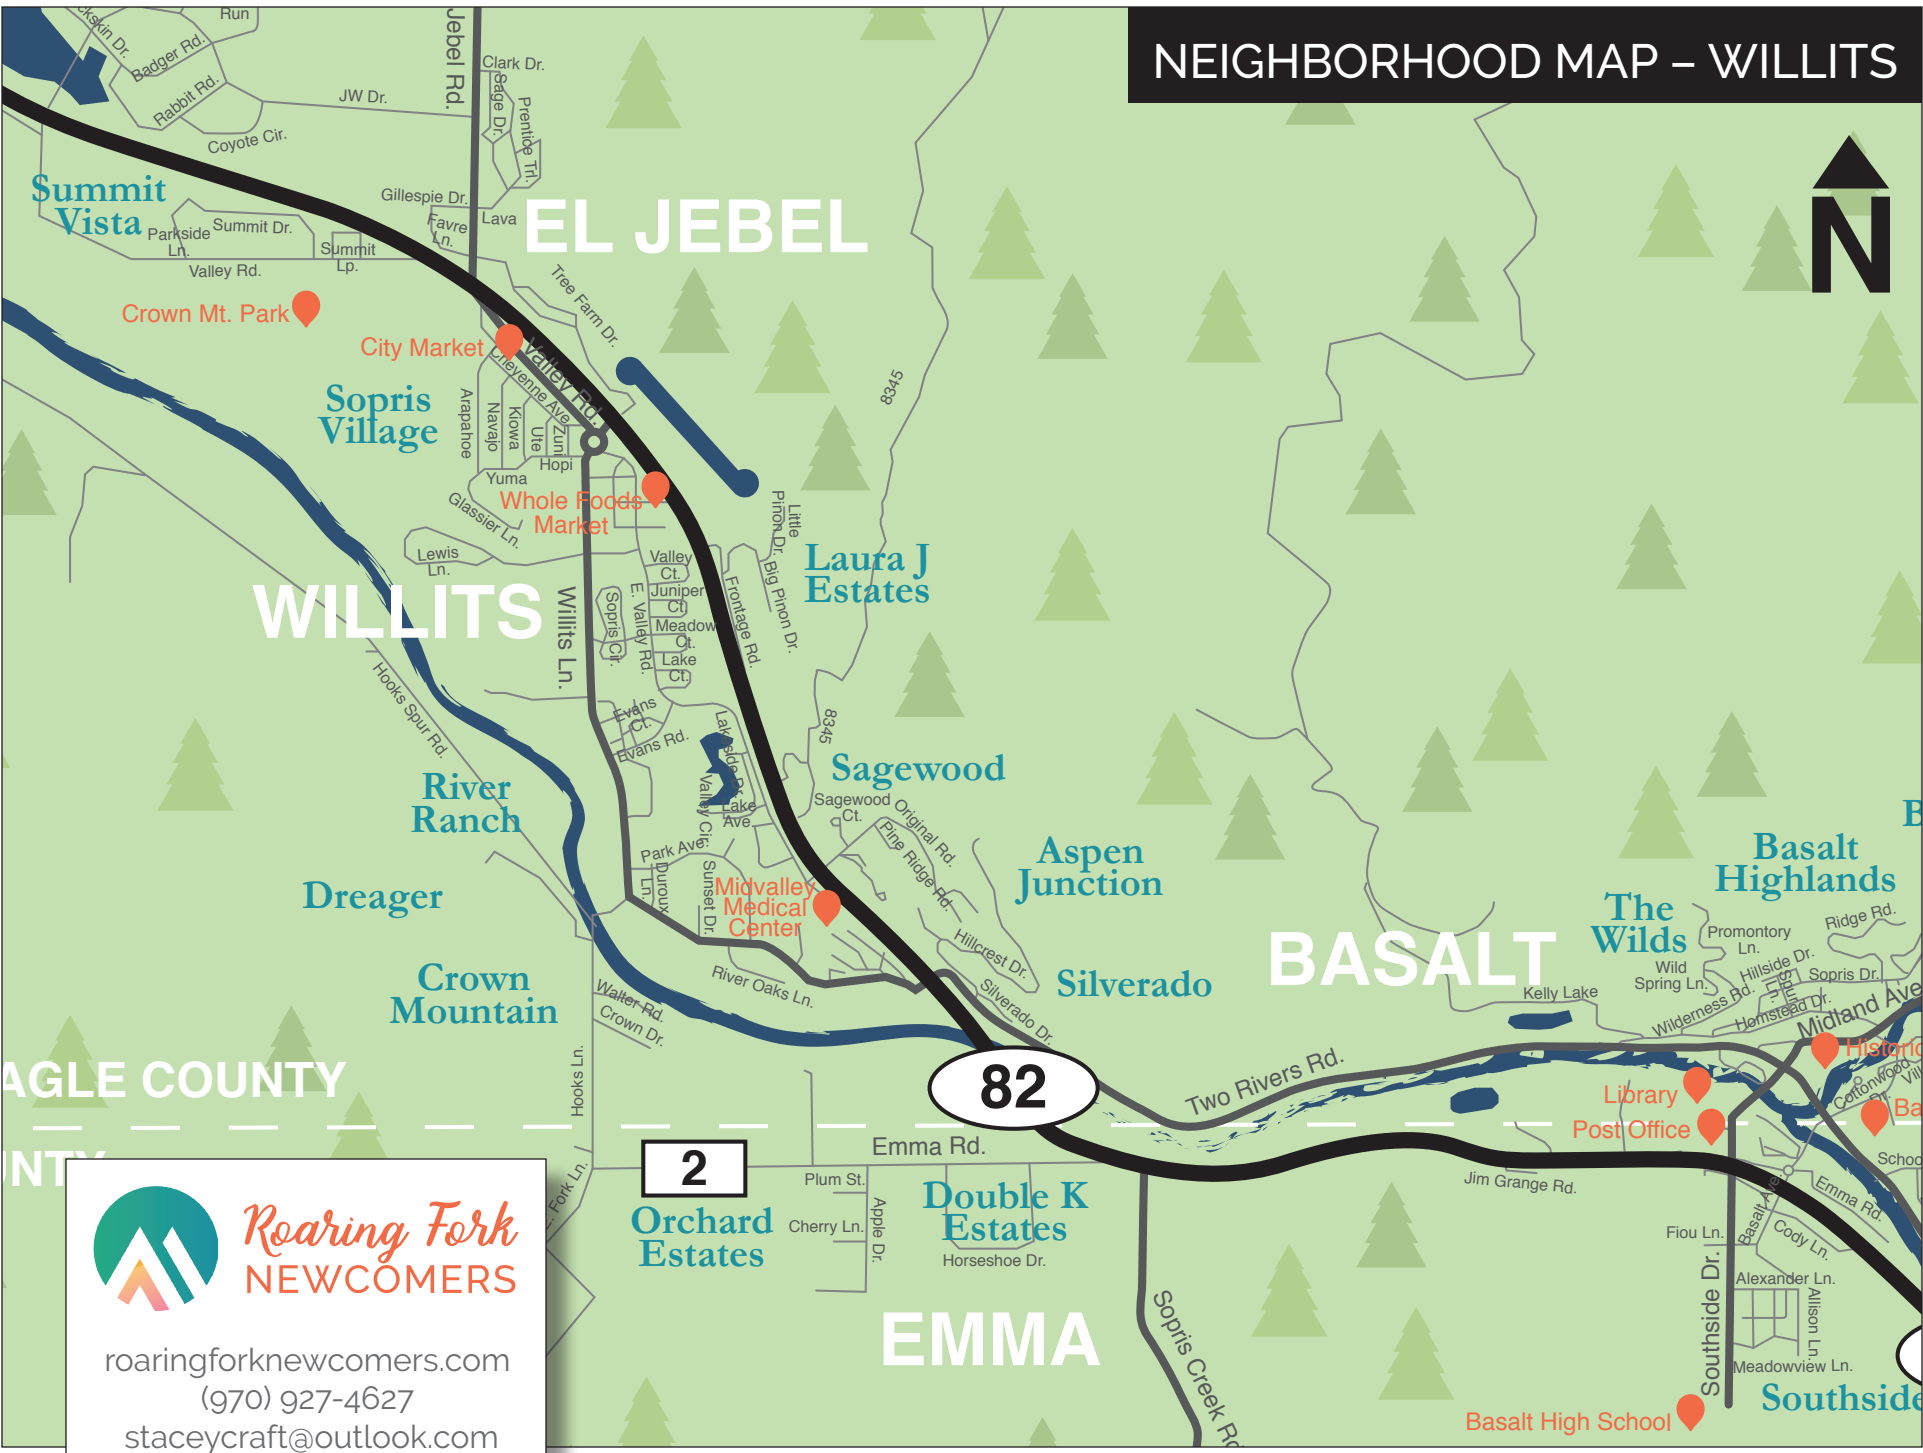

NEIGHBORHOOD MAP – MIDVALLEY

**Roaring Fork
NEWCOMERS**

roaringforknewcomers.com
(970) 927-4627
staceycraft@outlook.com

NEIGHBORHOOD MAP – BASALT PROPER

**Roaring Fork
NEWCOMERS**

roaringforknewcomers.com
(970) 927-4627
staceycraft@outlook.com

NEIGHBORHOOD MAP – WILLITS

roaringforknewcomers.com
(970) 927-4627
staceycraft@outlook.com

NEIGHBORHOOD MAP – EL JEBEL

Rearing Fork
NEWCOMERS

roaringforknewcomers.com
(970) 927-4627
staceycraft@outlook.com

NEIGHBORHOOD MAP – CARBONDALE

Roaring Fork
NEWCOMERS

roaringforknewcomers.com
(970) 927-4627
staceycraft@outlook.com