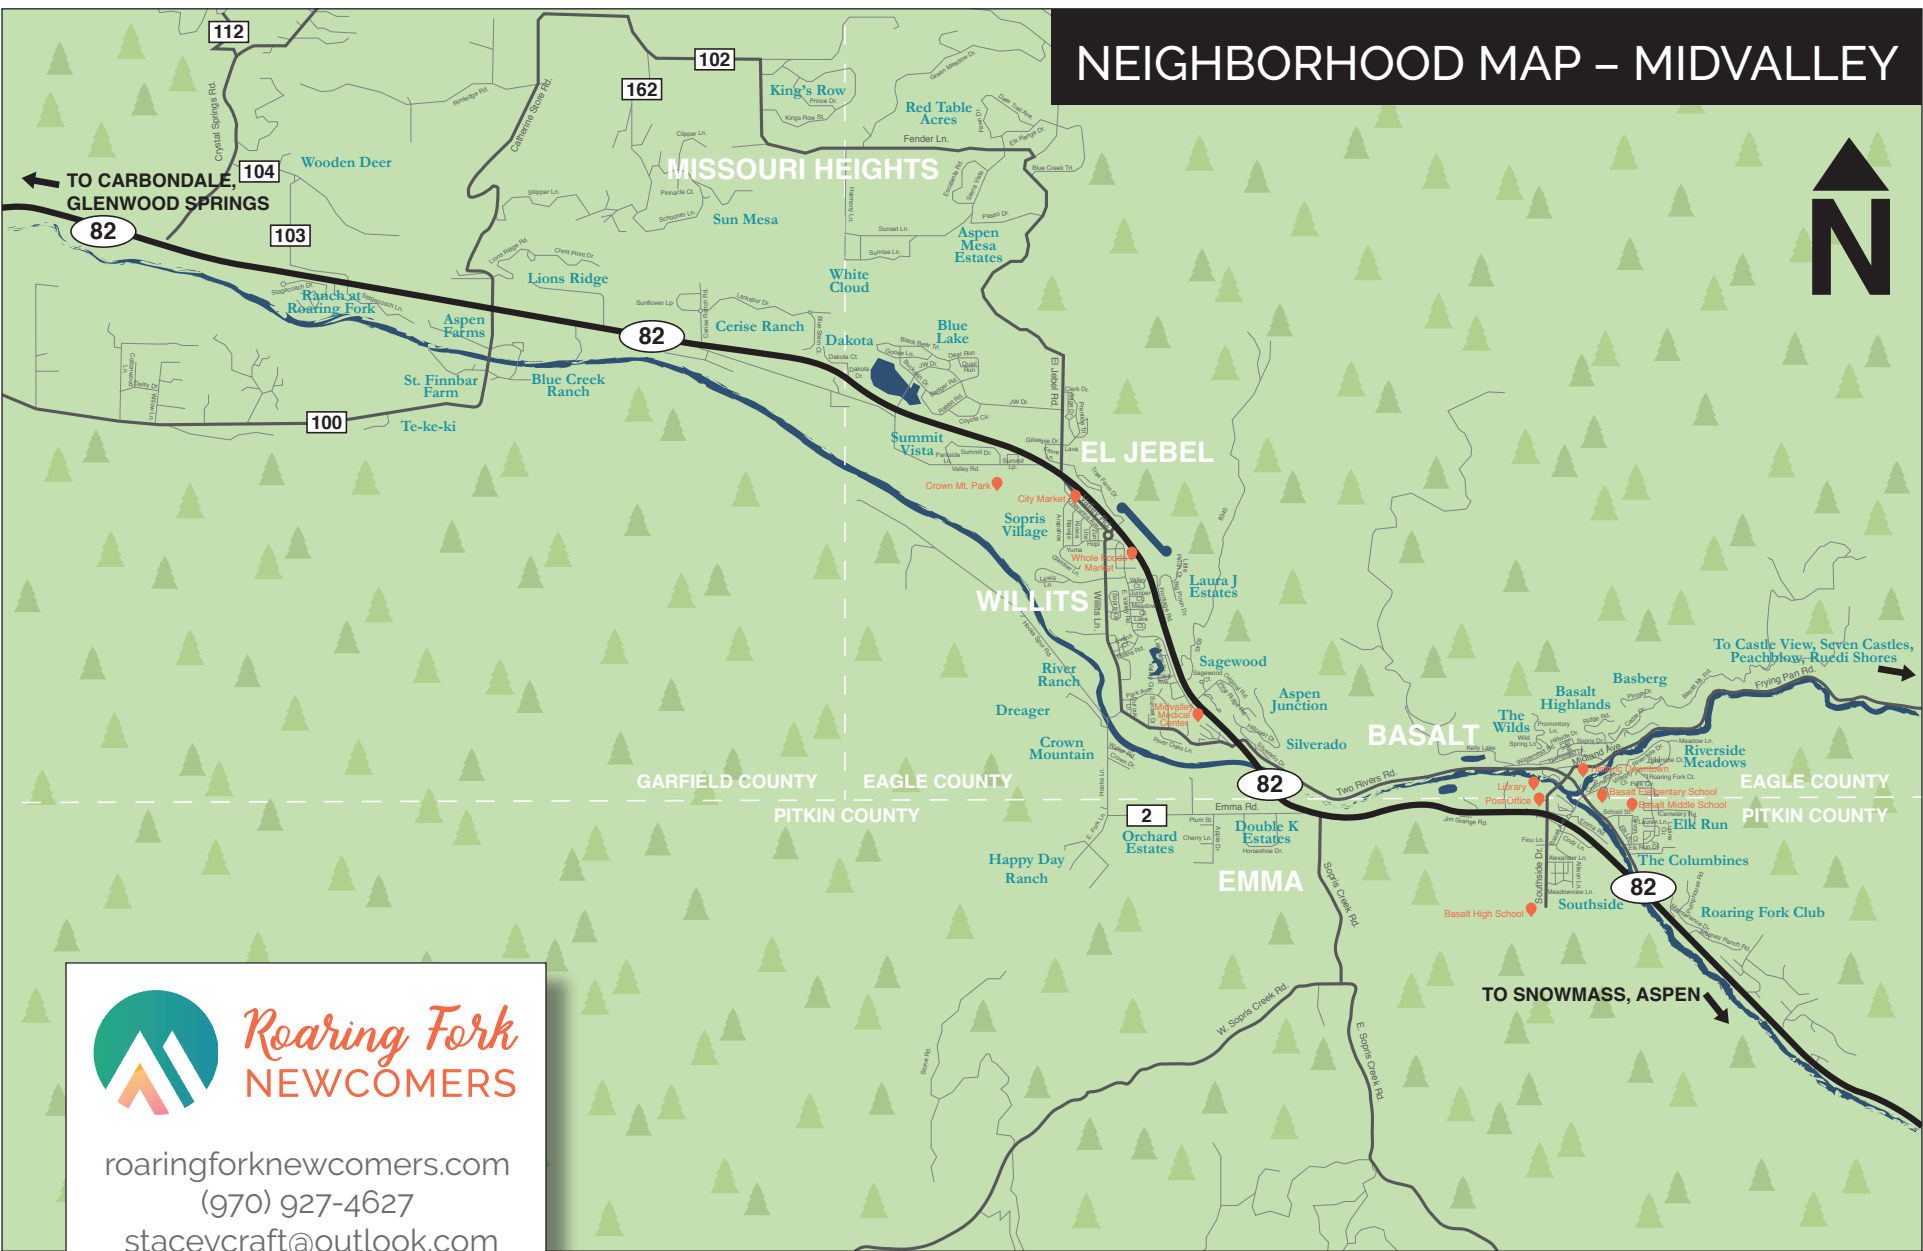

NEIGHBORHOOD MAP – MIDVALLEY

**Roaring Fork
NEWCOMERS**

roaringforknewcomers.com
(970) 927-4627
staceycraft@outlook.com

NEIGHBORHOOD MAP – BASALT PROPER

**Roaring Fork
NEWCOMERS**

roaringforknewcomers.com
(970) 927-4627
staceycraft@outlook.com

NEIGHBORHOOD MAP – WILLITS

roaringforknewcomers.com
(970) 927-4627
staceycraft@outlook.com

NEIGHBORHOOD MAP – EL JEBEL

Rearing Fork
NEWCOMERS

roaringforknewcomers.com
(970) 927-4627
staceycraft@outlook.com

NEIGHBORHOOD MAP – CARBONDALE

Roaring Fork
NEWCOMERS

roaringforknewcomers.com
(970) 927-4627
staceycraft@outlook.com